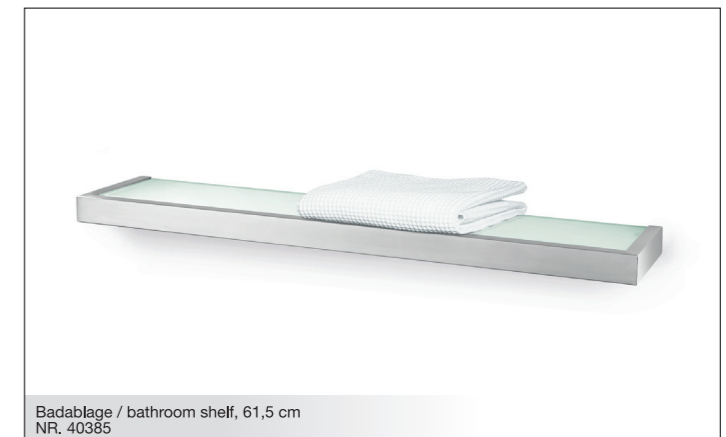

Die hochwertig verarbeiteten Badaccessoires werden aus exklusivem 18/10 Edelstahl hergestellt. Die anschließende seidenmatte Polierung gibt jedem Artikel das überzeugende Finish.

Seit 1985 belegt das Design-Label mit seinen umfassenden Kreationen, dass man ZACK zu Recht zu den Top-Marken im Bereich der Bad- und Wohnaccessoires aus Edelstahl zählt.

With LINEA, ZACK has designed a bathroom series which internalises timeless, straightforward style with its reduced, geometric shapes more consistently than almost any other range. This reduction allows LINEA to integrate effortlessly into a wide variety of bathroom styles.

The high-quality LINEA bathroom accessories are manufactured from exclusive 18/10 stainless steel. The subsequent satin polish provides each article with an impressive finish.

Since 1985, the design label has demonstrated with its complete creations that ZACK is justly regarded as one of the top brands in the segment for stainless steel bathroom and living accessories.

Handtuchhalter, schwenkbar / towel holder, swivelling
NR. 40380

Badablage / bathroom shelf, 26,5cm
NR. 40383

Badablage / bathroom shelf, 46,5 cm
NR. 40384

Badablage / bathroom shelf, 61,5 cm
NR. 40385

Handtuchstange / towel rail, 46,5 cm
NR. 40387