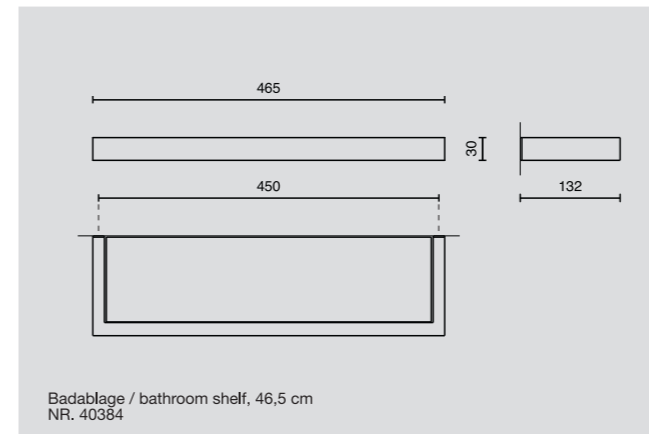

Handtuchhalter, schwenkbar / towel holder, swivelling
NR. 40380