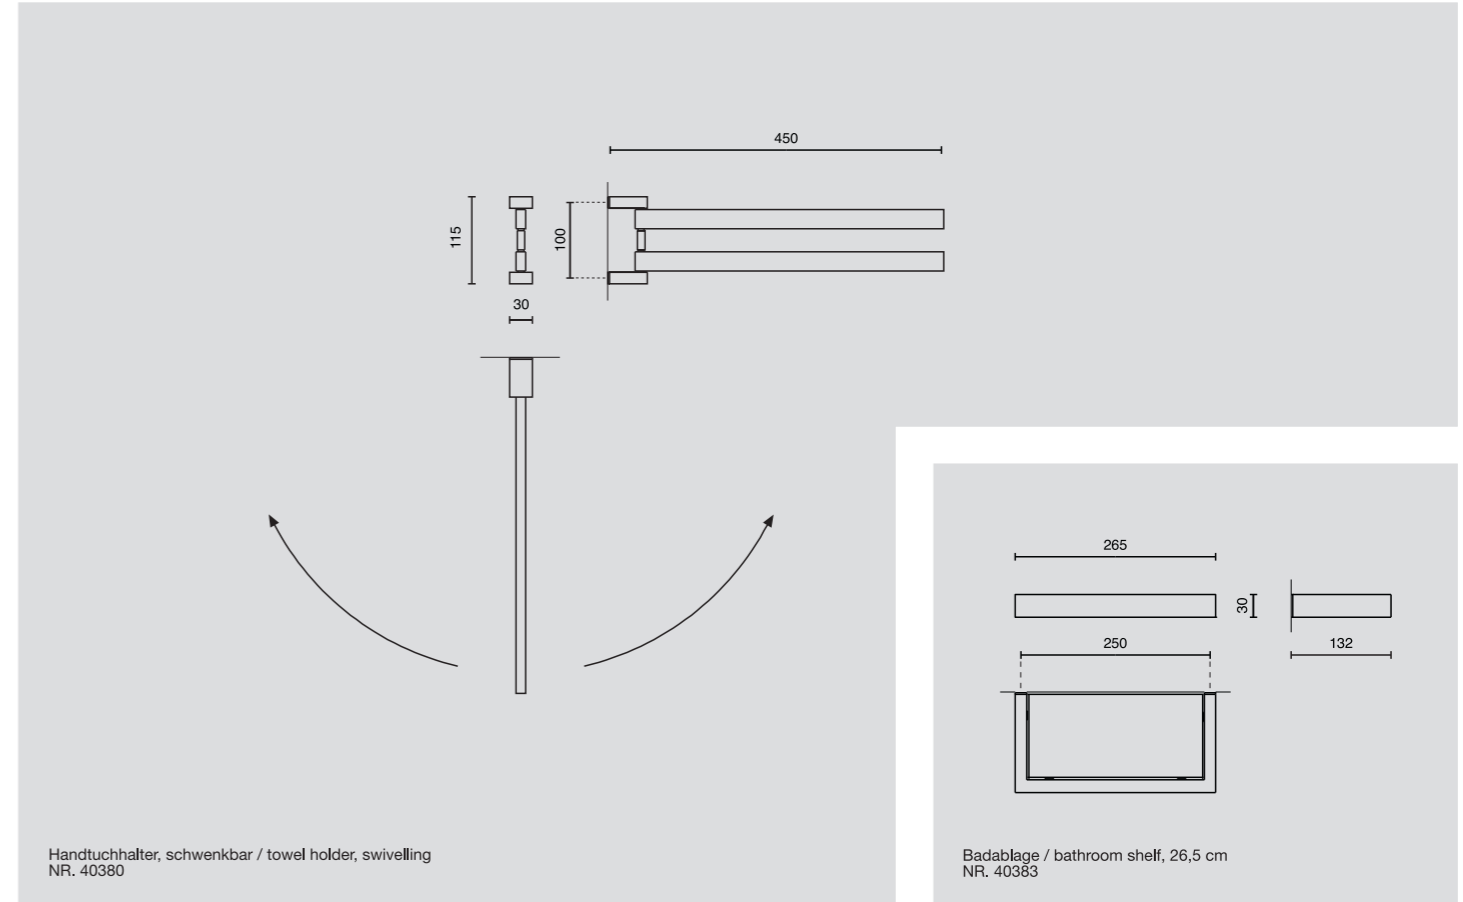

* Ersatzbürstenkopf erhältlich / replacement brush available